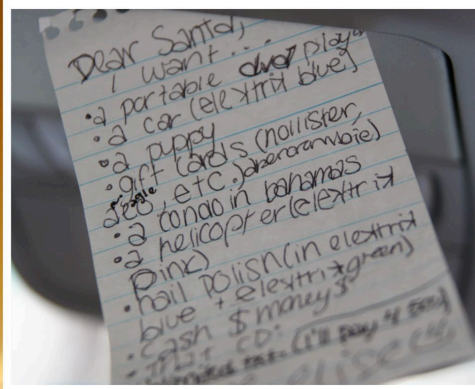

Sunday	Monday	Tuesday	Wednesday	Thursday	Friday	Saturday
28	29	30	1	2	3	4
5	6	7	8	9	10	11
12	13	14	15	16	17	18
19	20	21	22	23	24	25
	Les' Birthday					Christmas
26	27	28	29	30	31	1
		Jamison's Birthday				

November 2010

S	M	T	W	T	F	S
1	2	3	4	5	6	
7	8	9	10	11	12	13
14	15	16	17	18	19	20
21	22	23	24	25	26	27
28	29	30				

January 2011

S	M	T	W	T	F	S
						1
2	3	4	5	6	7	8
9	10	11	12	13	14	15
16	17	18	19	20	21	22
23	24	25	26	27	28	29
30	31					

December 2010